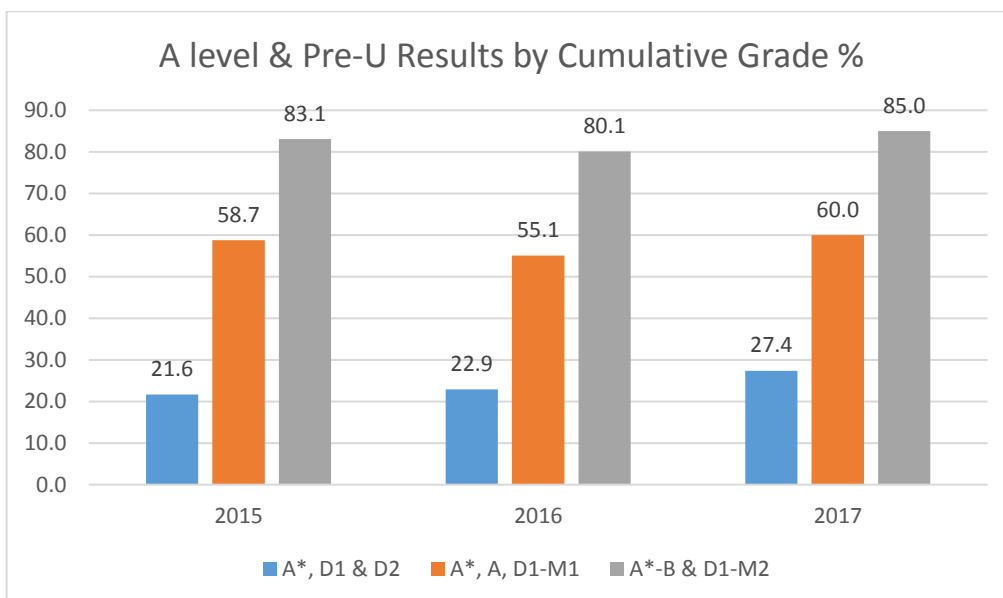

	A*	A*-A	A*-B
2011	21.3	62.8	84.5
2012	24.4	64.6	87.6
2013	23.2	60.5	85.9
2014	19.4	57.9	83.8
2015	21.6	58.7	83.1
2016	22.9	55.1	80.1
2017	27.4	60.0	85.0

Explanatory note

The A* % is calculated from the number of A* grades at A level together with the (Distinction) D1 and D2 grades at Pre-U.